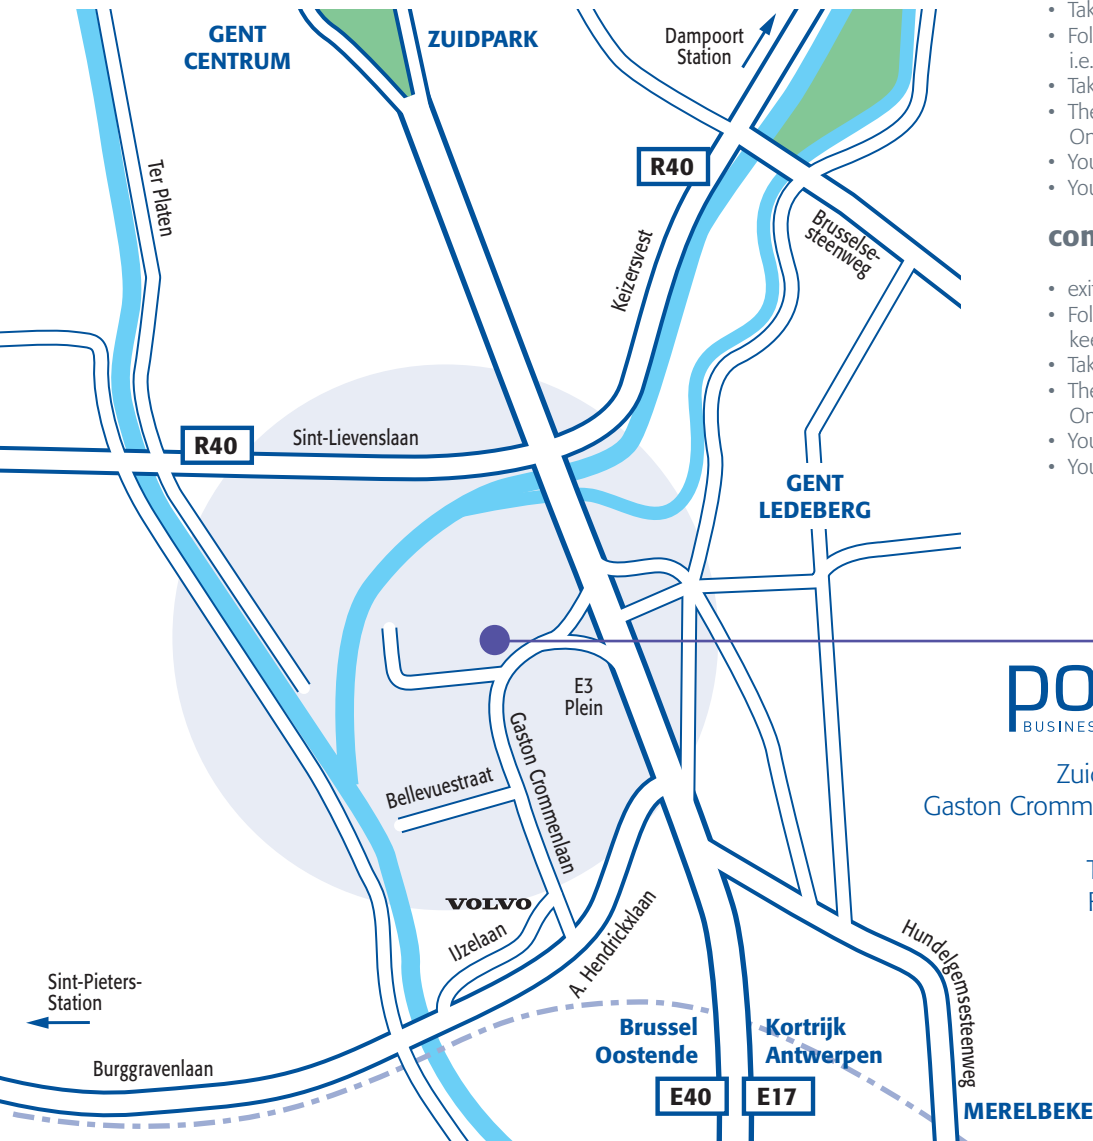

# Route Description

### coming from E40

- Zuiderpoort Office Park is situated near the intersection of highways E17 and E40
- Coming from E40: follow E17 (Antwerpen-Gent)
- Take exit: Gent-centrum (nr 1) on E17
- Follow 'Andere richtingen' (ENG: other directions), i.e. fourth lane on the right
- Take first exit on the right, labeled: "Ledeberg"
- Then you will come at a roundabout. On the roundabout, take first exit.
- You will go through a small tunnel.
- You can see the Zuiderpoort Office Park right before you.

### coming from E17

- exit: Gent-centrum (nr 1)
- Follow 'Andere richtingen' (ENG: other directions), keep right
- Take first exit on the right, labeled: "Ledeberg"
- Then you will come at a roundabout. On the roundabout, take first exit.
- You will go through a small tunnel.
- You can see the Zuiderpoort Office Park right before you.

### from the city center

- Tramway 4 (you can take a tram at Korenmarkt or at Woodrow Wilson Square); tram stop at Hundelgemsesteenweg, close to Zuiderpoort Office Park
- Bus 52, 54; busstop at Hundelgemsesteenweg or Eggermontstraat
- Time tables and other information can be found on: [www.delijn.be](http://www.delijn.be)