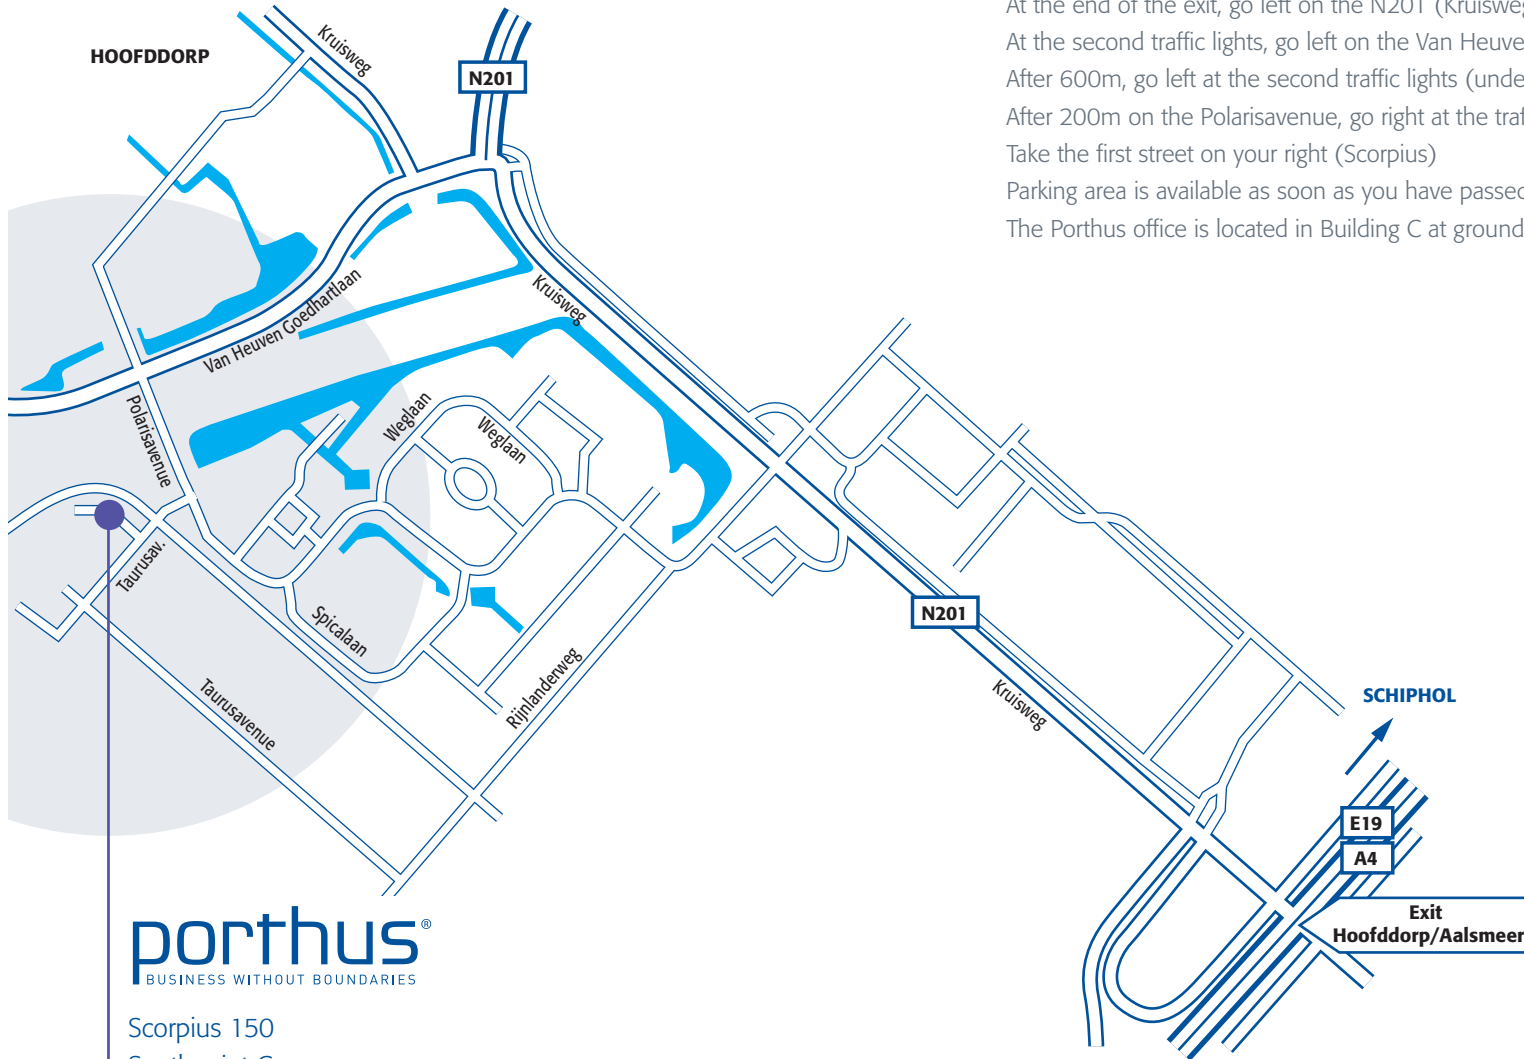

Route Description

Coming from A4/E19 Den Haag / Rotterdam / Amsterdam

On the A4, take exit Hoofddorp/Aalsmeer

At the end of the exit, go left on the N201 (Kruisweg) in the direction of Hoofddorp

At the second traffic lights, go left on the Van Heuven Goedhartlaan

After 600m, go left at the second traffic lights (under bridge). This is the Polarisavenue

After 200m on the Polarisavenue, go right at the traffic lights, onto the Taurusavenue

Take the first street on your right (Scorpius)

Parking area is available as soon as you have passed the barrier.

The Porthus office is located in Building C at ground level.

porthus
BUSINESS WITHOUT BOUNDARIES

Scorpius 150
Southpoint C
NL-2132 LR Hoofddorp
T. +31 23 56 53 444
F. +31 23 55 56 140